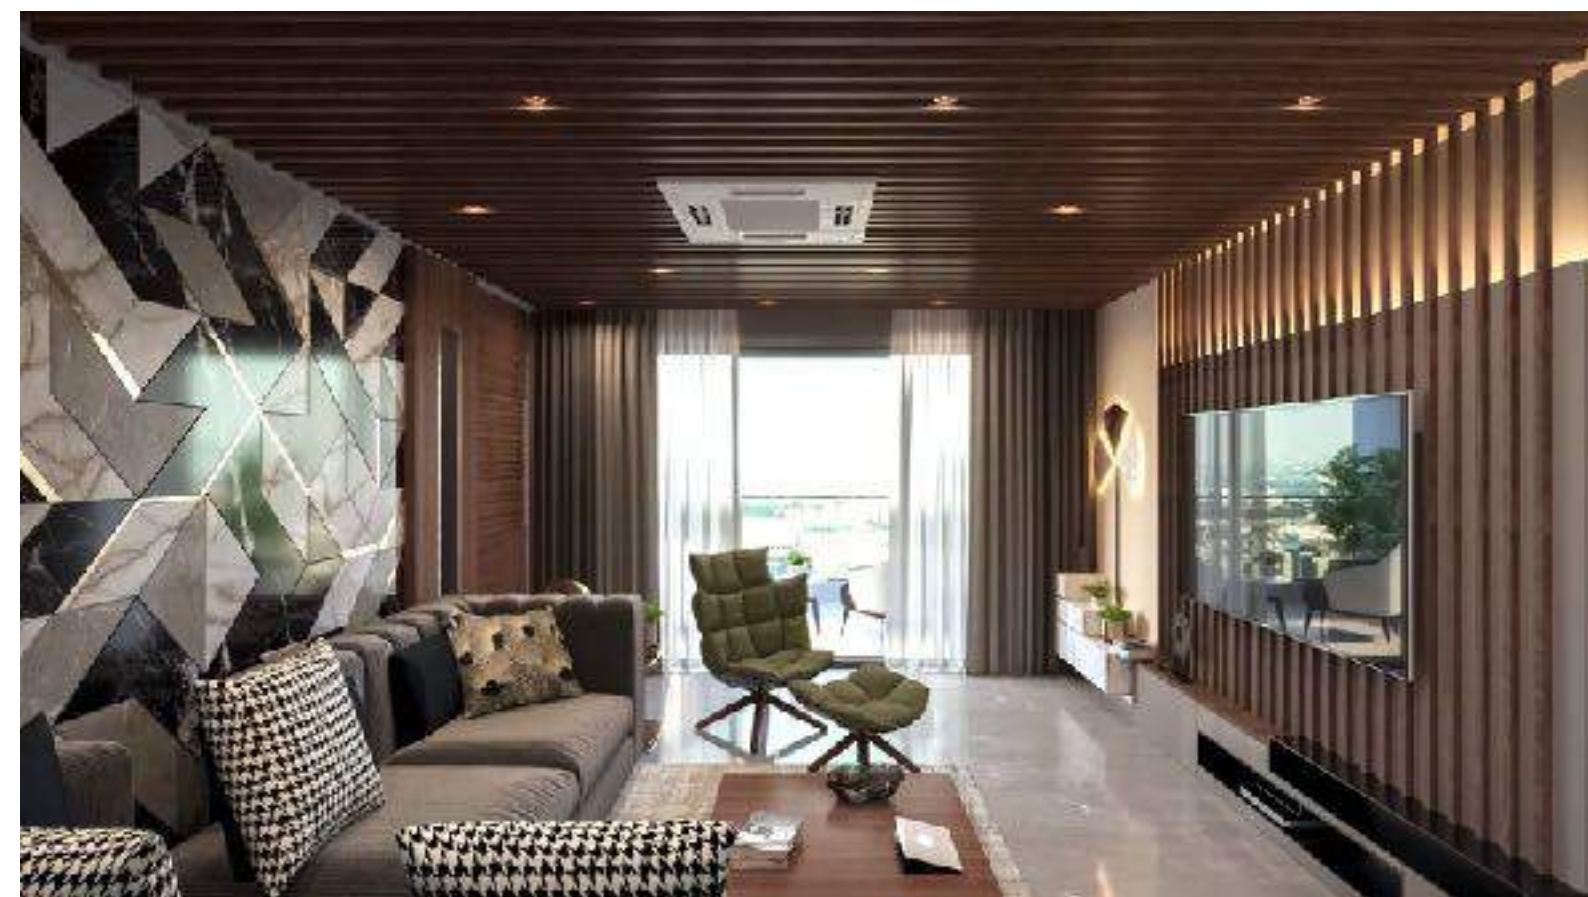

B
U
N
G
L
O
W

I
N
T
E
R
I
O
R